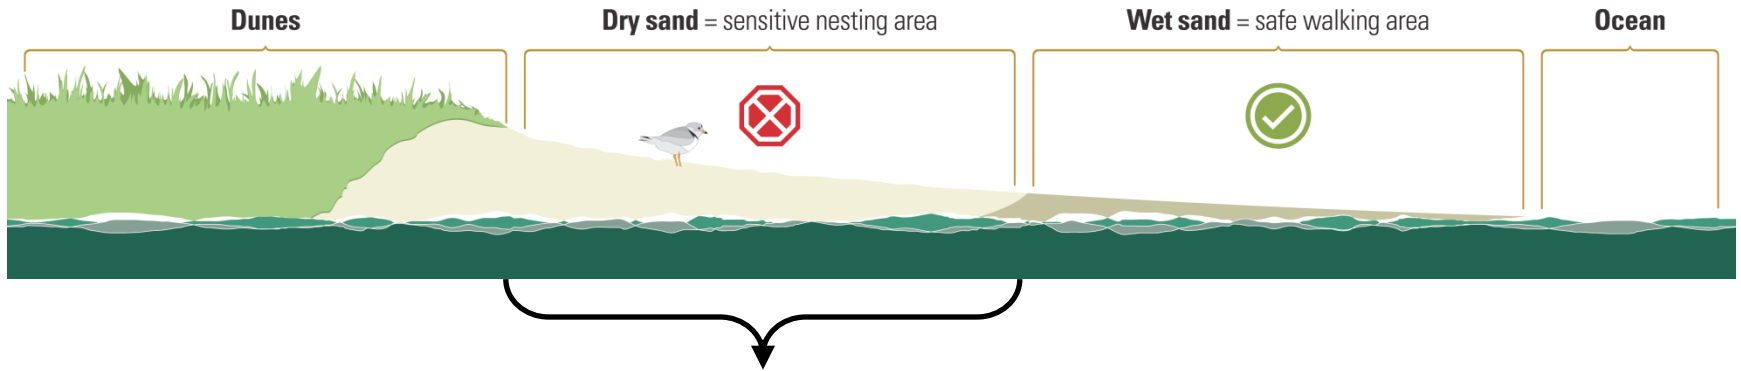

Where do Piping Plovers nest?

Can you find the Piping Plover on its nest?

Hans Toom

- Chicks fledge (fly).
- Plovers migrate south for fall and winter (July-Sept).

Garth McElroy

- Hatch eggs.
- Mom and Dad plover care for chicks for 4 weeks.

Hans Toom

Environment Canada

- Arrive on beach in spring (April-May).
- Find a mate.

Environment Canada

- Find a dry and safe place to nest on the sand.
- Mom plover lays 4 eggs.
- Mom and Dad plover incubate eggs for 4 weeks.